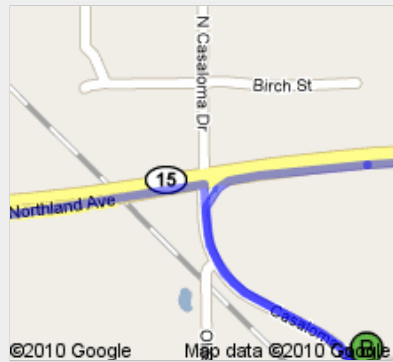

Directions to Lombardi Ave, Green Bay, WI 54304
231 mi – about 4 hours 46 mins

LZ Lambeau Motorcycle Rally Route (suggested route)

UW - La Crosse to Lambeau Field

Pine St & East Ave N, La Crosse, WI 54601

go 34.0 mi
total 133 mi

9. Take exit **158A** for **US-10 E** toward **Appleton/Waupaca**

go 0.2 mi
total 133 mi

10. Turn **right** at **US-10 E**
About 1 hour 14 mins

go 60.2 mi
total 193 mi

11. Take the **Co Rd CB N/Co Rd CB S** exit

go 0.2 mi
total 193 mi

12. Turn **left** at **Co Rd Cb**
About 12 mins

go 5.0 mi
total 198 mi

13. Turn **right** at **Co Rd Oo/WI-15 E**
About 3 mins

go 1.5 mi
total 200 mi

14. Turn **right** at **N Casaloma Dr**
About 1 min

go 0.3 mi
total 200 mi

Total: **200 mi** – about **4 hours 13 mins**

total 0.0 mi

Casaloma Dr

- 15. Head **north** on **Casaloma Dr** toward **N Casaloma Dr/ Olde Casaloma Dr**
About 1 min

go 0.3 mi
total 0.3 mi