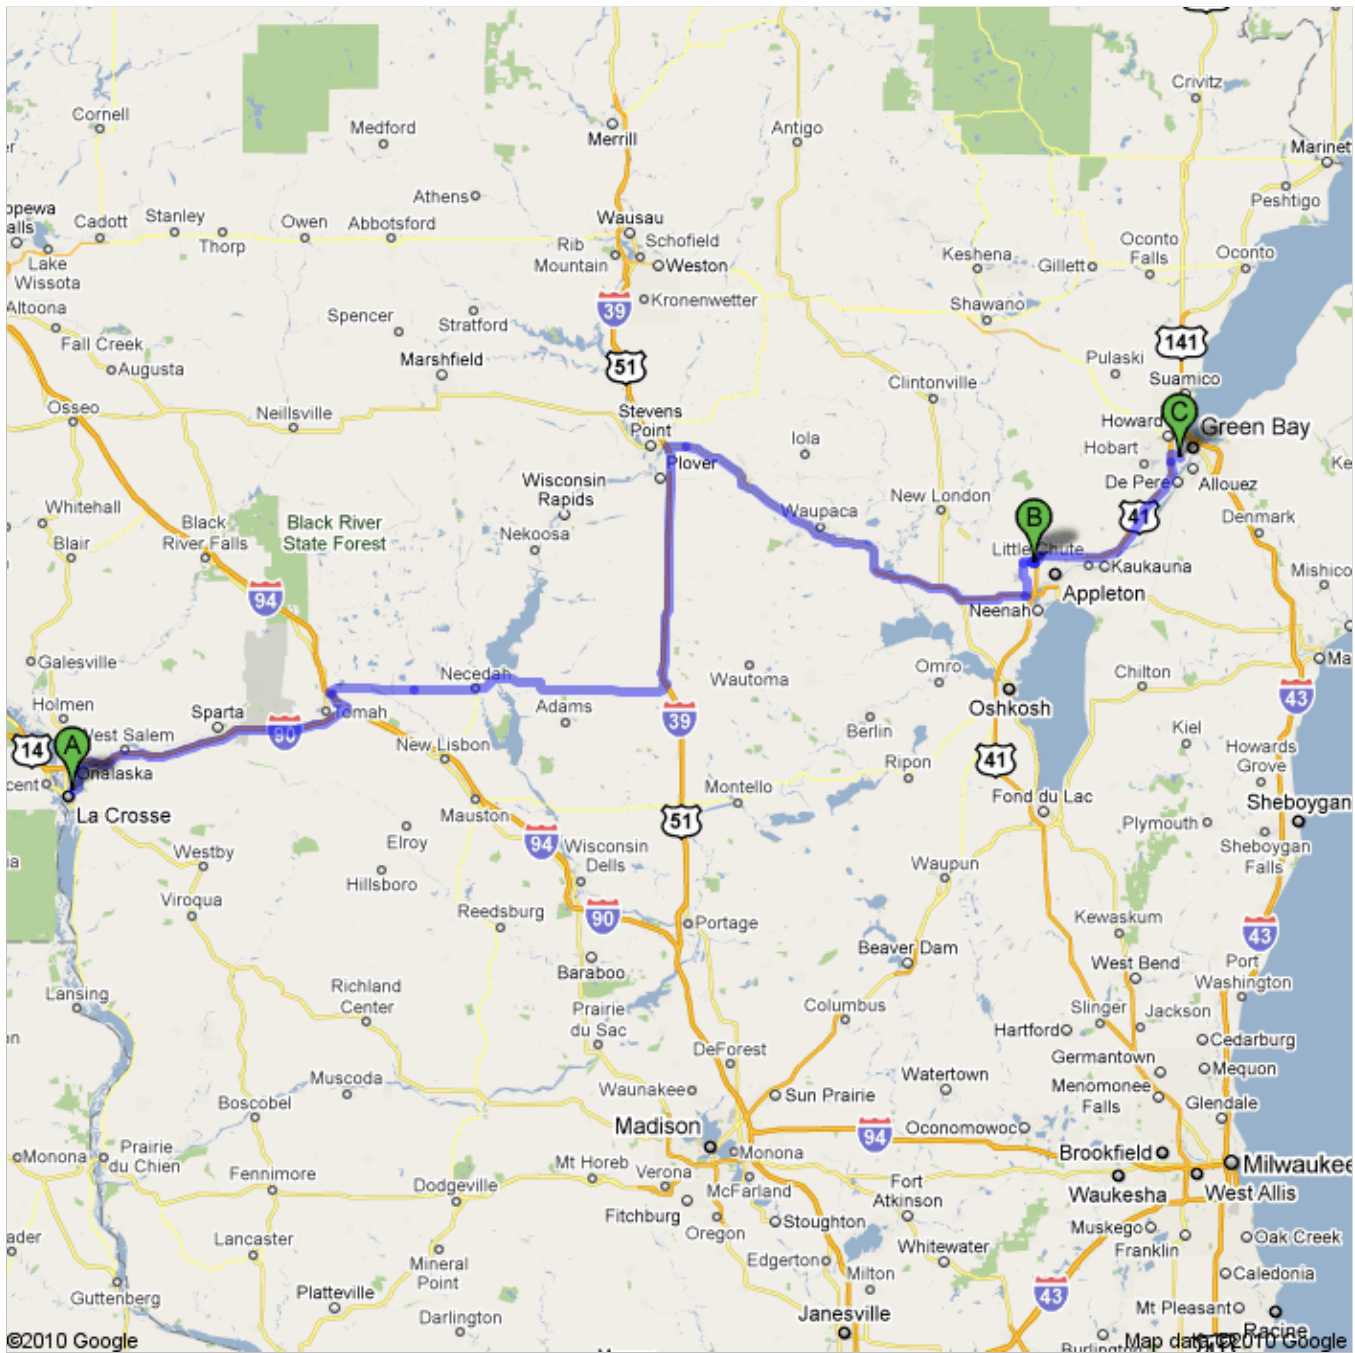

Directions to Lombardi Ave, Green Bay, WI 54304
231 mi – about 4 hours 46 mins

LZ Lambeau Motorcycle Rally Route (suggested route)

UW - La Crosse to Lambeau Field

Pine St & East Ave N, La Crosse, WI 54601

1. Head **north** on **East Ave N** toward **Badger St**
About 1 min

go 0.2 mi
total 0.2 mi

2. Turn **right** at **La Crosse St**
About 1 min

go 0.5 mi
total 0.7 mi

3. Turn **left** at **WI-16 E**
About 8 mins

go 4.5 mi
total 5.3 mi

4. Turn **right** to merge onto **I-90 E**
About 36 mins

go 39.0 mi
total 44.2 mi

5. Take the exit on the **left** onto **I-94 W**
About 3 mins

go 3.7 mi
total 47.9 mi

6. Take exit **143** for **WI-21** toward **WI-12/Tomah/Wyeville**

go 0.3 mi
total 200 mi

Total: **200 mi** – about **4 hours 13 mins**

total 0.0 mi

Casaloma Dr

- 15. Head **north** on **Casaloma Dr** toward **N Casaloma Dr/ Olde Casaloma Dr**
About 1 min

go 0.3 mi
total 0.3 mi